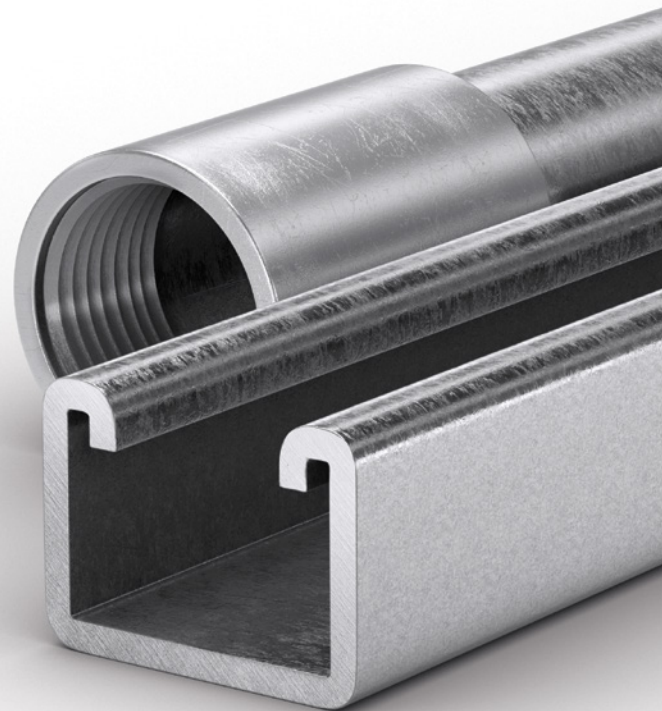

MORE SAVING. LESS UNLOADING.

WESTERN TUBE SIMPLIFIES YOUR ORDER BY DELIVERING STRUT AND CONDUIT TOGETHER.

Now you can easily add ZI-Strut™, Western Tube's newest product, to your conduit order. Engineered with half-slot construction, the new ZI-Strut is made with quality steel. We co-load ZI-Strut and aluminum conduit with our complete line of steel conduit products, so you can now receive and unload in one hassle-free delivery.

SPECS:

- Silver galvanized finish
- Sizes: 1 5/8" x 1 5/8" | 1 5/8" x 1 3/16"
- Thickness: 12 gauge, 14 gauge

Order strut and conduit today at **800.310.8823**

WTE-121421

2001 East Dominguez Street
Long Beach, CA 90810
P 800.310.8823
F 310.604.9785